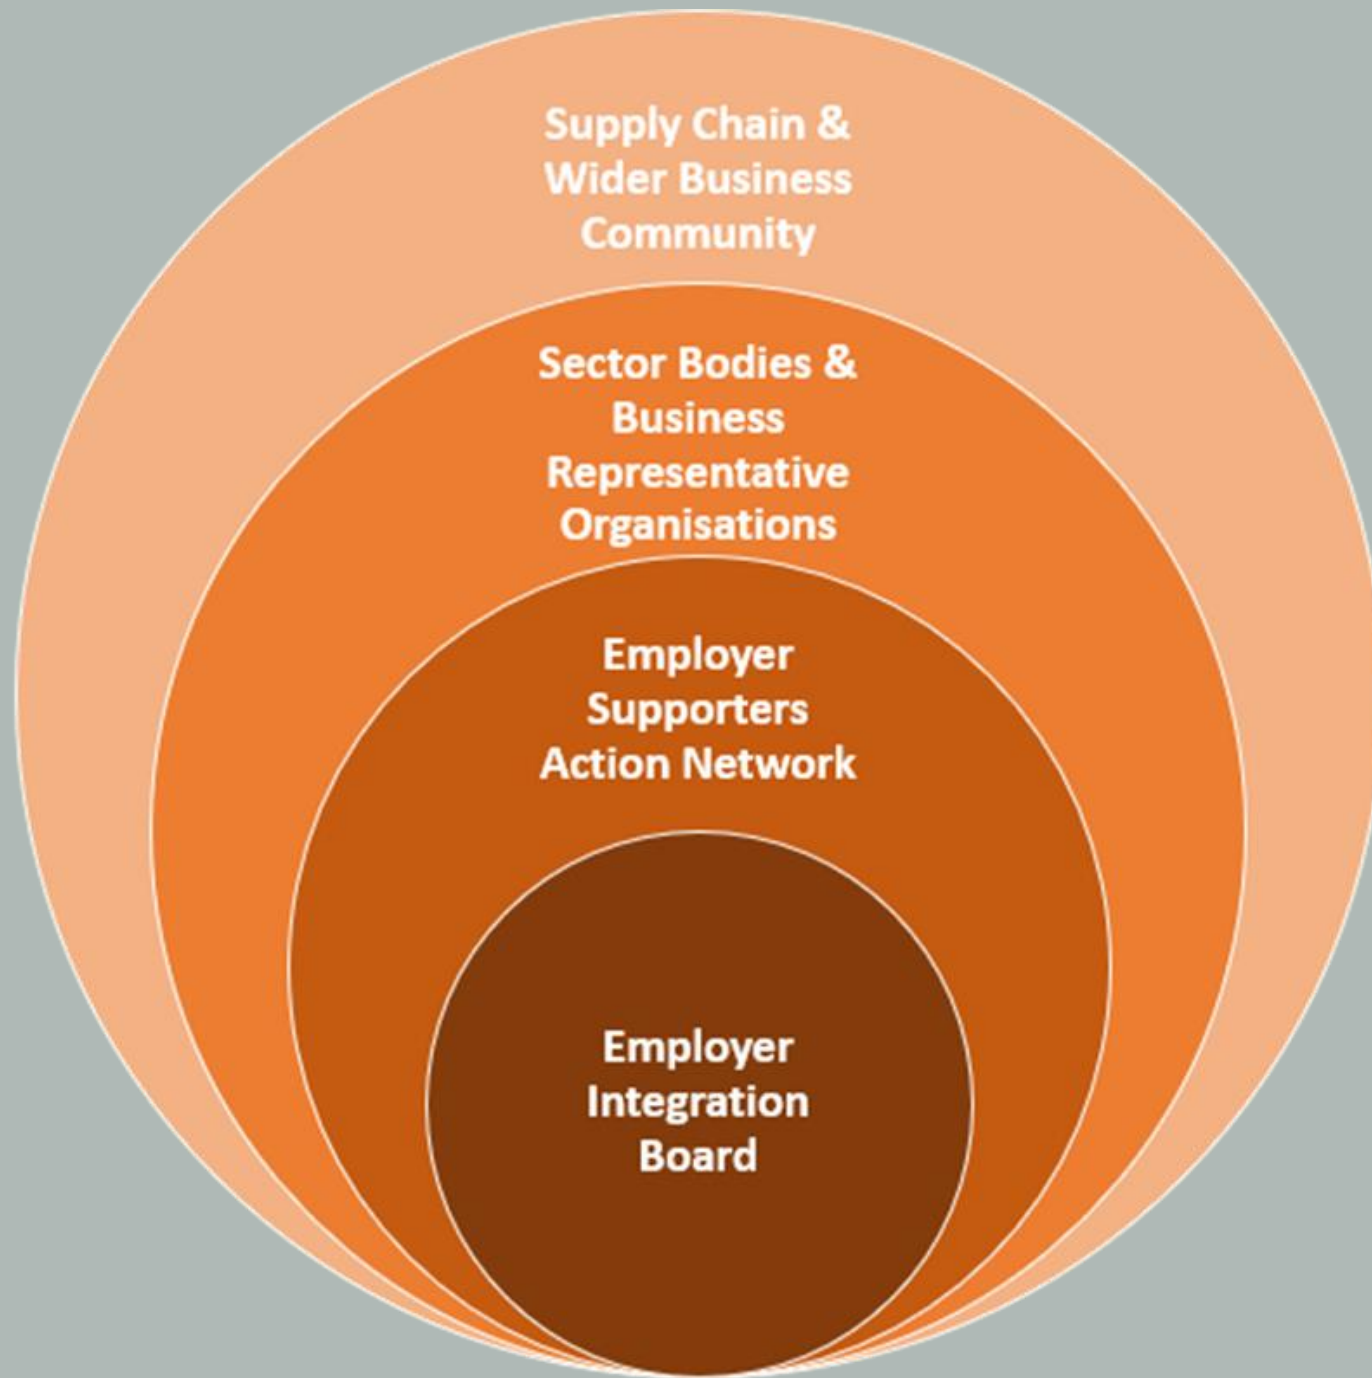

**GREATER
MANCHESTER**
DOING THINGS DIFFERENTLY

#MBacc

Employer Integration Board

Andy Burnham
Mayor of
Greater Manchester

**GREATER
MANCHESTER**
DOING THINGS DIFFERENTLY

**Employers
Driving the
Technical
Education
System**

#MBacc

#MBacc

Application Process

To be a part of the Employer Integration Board, apply below: [Employer Integration Board Application Form - Greater Manchester Combined Authority - Citizen Space \(gmconsult.org\)](#)