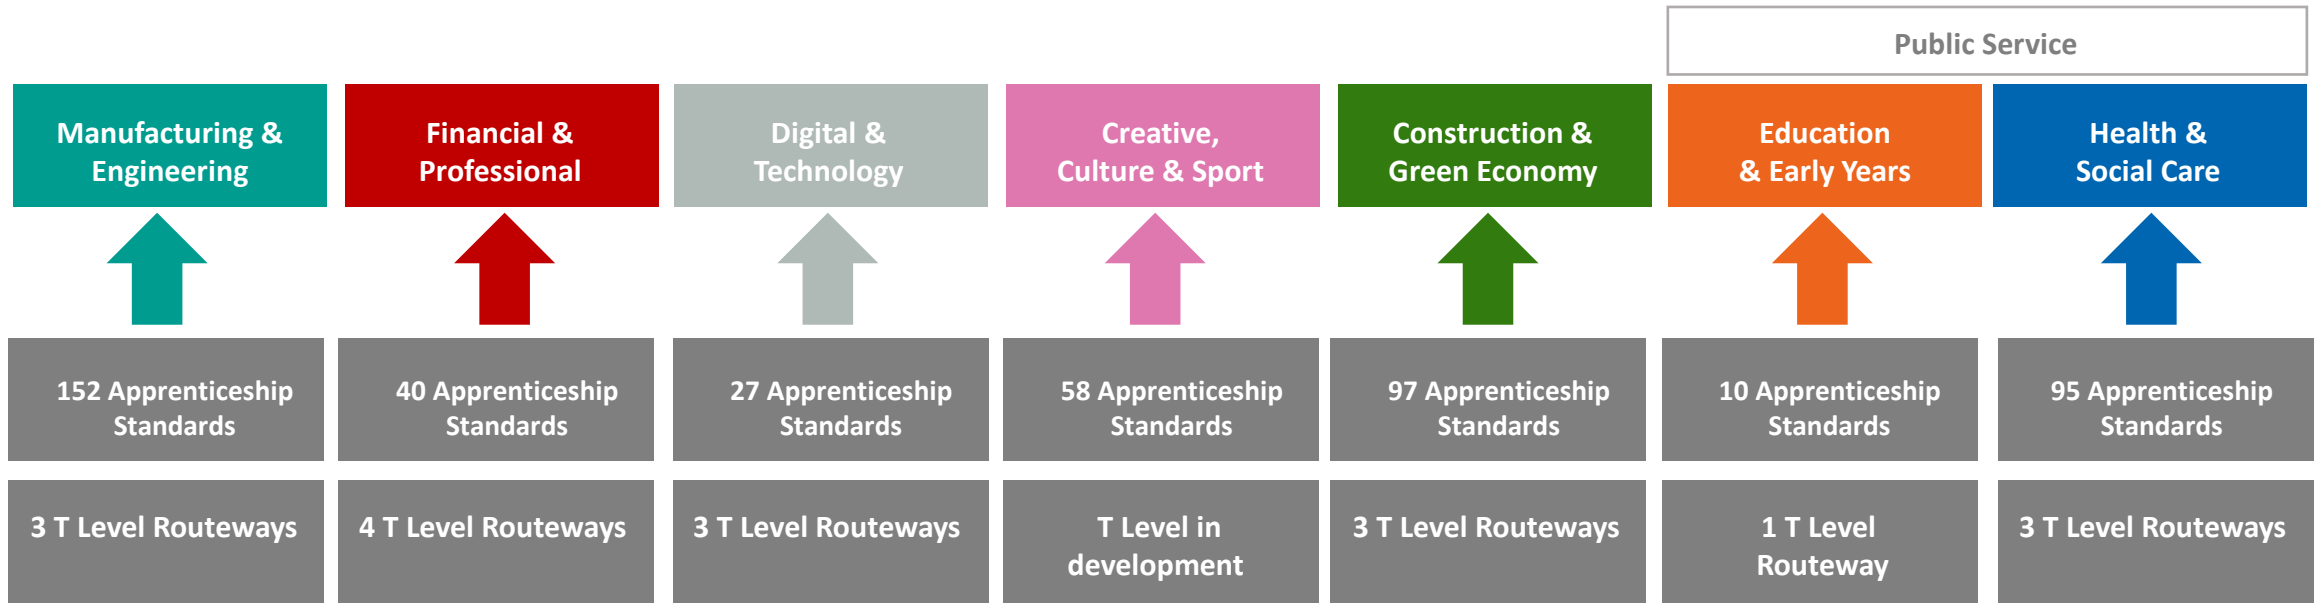

EBacc (14yrs)

A-levels (16yrs)

Degree (18yrs)

Supported by UCAS

Technical

MBacc (14yrs)

T-levels/BTEC/Apprenticeship (16yrs)

Apprenticeship Degree/HTQs (18yrs)

Supported by GMACS

16 years MBacc Career Gateways

Supported by GMACS

Public View

Q. Please consider the point in Year 9 that your child/children are choosing their future subjects, do you think schools...?